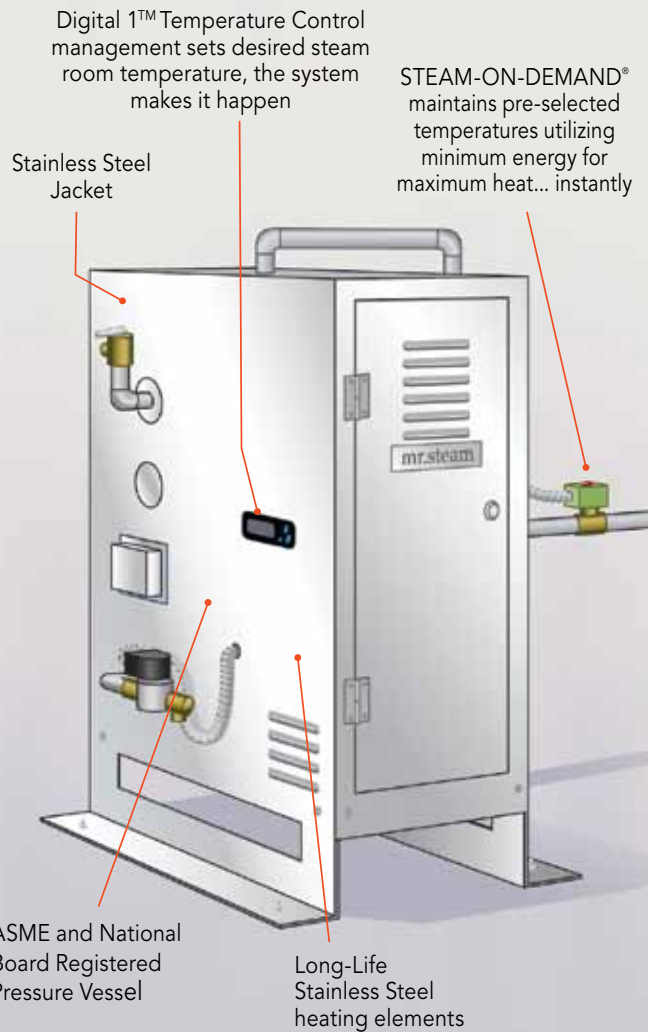

For other than ceramic tile wall construction, consult factory.

EXAMPLE 1

A steamroom 8'l x 10'w x 8' h = 640 cu. ft. (volume). Select the next size Mr.Steam® steambath generator model which exceeds the calculated room volume. In this example, specify Model CU750 with one Digital 1™ Control Package.

EXAMPLE 2

2 steamrooms each 6'L x 10'w x 7'H x 2 = 840 cu. ft. In this example specify Model CU1000 with two (2) Digital 1™ Control Packages.

IMPORTANT: When specifying a CU Commercial Steambath Generator the following is strongly recommended for best performance and user satisfaction.

1. One (1) CU steambath generator should service no more than two (2) steam rooms, each relatively similar in size and construction.
2. If two (2) steam rooms are serviced by one (1) CU generator, the combined resultant room volume of the two rooms should not exceed 1400 cubic feet (39.6 cubic meters).
3. Each room must be operated with the appropriate Digital 1 Temperature Control System.
4. In all installations, the purchaser and/or owner/operator must consult with a designer, architect, and or consultant to assure the proper specification of the steambath generator and required and optional operating equipment.

For more detailed product information, please visit mrsteam.com for the Mr.Steam Commercial Installation, Operation and Maintenance Manual PN - PUR100376.

Stainless Steel CU Series