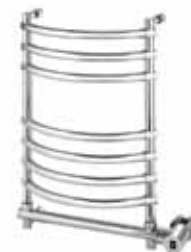

W634

27.5" h x 19.5" w x 7.25" d
200 Watts, 120 Volts
Ship Weight: 25 lbs.

- **PC** Polished Chrome **$2550**
- **PN** Polished Nickel **$3300**
- **BN** Brushed Nickel **$3300**
- **ORB** Oil Rubbed Bronze **$3300**