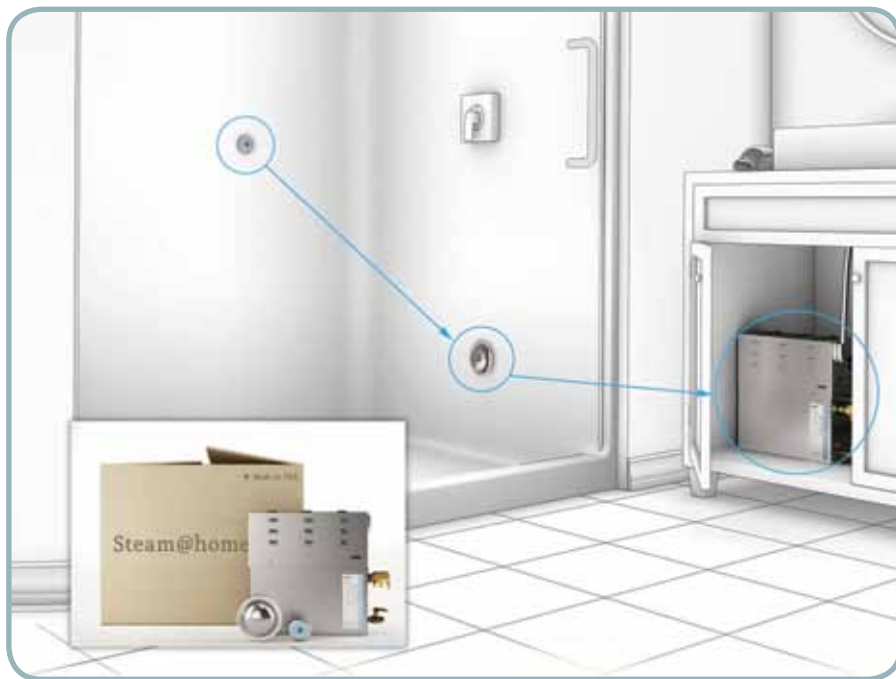

For illustrative purposes only

- Ideal for starter homes and guest baths
- Ideal for ceramic, porcelain, glass tiles and acrylic enclosures
- Rugged stainless steel generator with electronic printed circuit board available in 208V or 240V 1 Phase
- Uses less than one gallon of water for a 20-minute session
- 23% more compact than standard MS steam generators
- Integral safety time-out feature
- Built-in drain valve
- **Made in the USA**

Steam@Home Generator Specification and Sizing Chart

Model No.	Total Room Volume (cu.ft.)	Room Size	kW	Amps (240V/1PH)	Wire Size	Water Usage (per 20 min. session)	Budget-Friendly List Price
SAH3000	60-75	3' x 3'*	3.0	13	12	3/8 Gallon	$1275
SAH4500	76-110	3' x 4'	4.5	19	10	1/2 Gallon	$1375
SAH6000	111-150	3' x 5'	6.0	25	8	3/4 Gallon	$1475

*Acrylic/Fiberglass showers use SAH 3000 for 60-150 cu.ft. enclosures

Dimensions: 14 1/2" L x 14 7/8" H x 5 1/4" D • Shipping Weight: 25lbs

Included in Box: SteamStart™ 20-minute In-Shower Control in Polished Chrome, 30-Foot Cable and Cooler-to-the-Touch Steamhead with Acrylic Shield