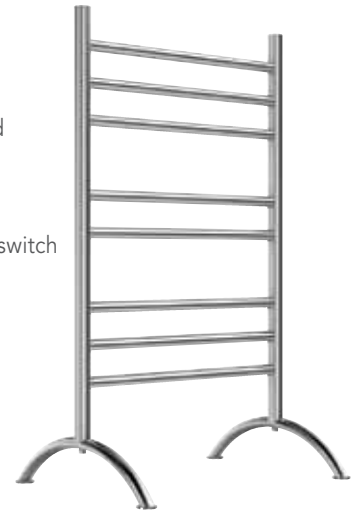

W328

31.375" h x 20" w x 4.75" d
98 Watts 120 Volts
Ship Weight: 10 lbs.

Stainless Steel Polished
W328 SSP \$950

W328 Cord SSP \$1050
(Factory Installed Cord)

Stainless Steel Brushed
W328 SSB \$950

W328 Cord SSB \$1050
(Factory Installed Cord)

F328

34.375" h x 20" w x 11.75" d
98 Watts 120 Volts
Ship Weight: 10 lbs.
Standard with Cord
Includes ON/OFF power switch

Stainless Steel Polished
F328 SSP \$950

Stainless Steel Brushed
F328 SSB \$950

W348