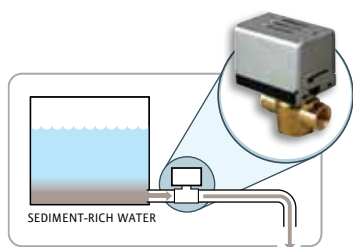

MS LIGHT-RCS-SS \$850

MS LIGHT-RCS-NKL \$950

Individual Components

AutoFlush® Clean Steam... Every Time®

- Hands-free activation
- Introduces fresh water before each steam bath and drains the generator tank following use
- Proven performance, lengthens system life
- Simple plug-and-play connection
- Quiet operation
- cULus listed