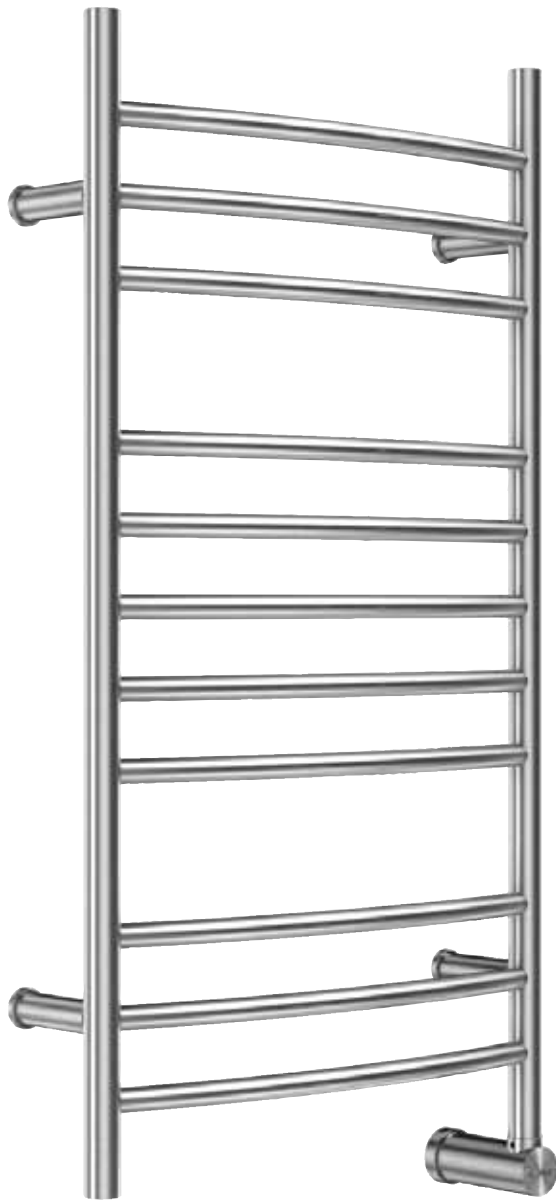

METRO COLLECTION™ Towel Warmers

- Elegant and durable, constructed from the highest quality stainless steel
- Available in Brushed or Polished finish
- Freestanding floor models allow for design flexibility
- Built-in Aromatherapy Oil Well standard
- cULus listed

W336

38.875" h x 20" w x 4.75" d / 133 Watts
120 Volts / Ship Weight: 14 lbs.

Stainless Steel Polished

W336 SSP **$1050**

W336 Cord SSP (factory Installed Cord) **$1150**

Stainless Steel Brushed

W336 SSB **$1050**

W336 Cord SSB (factory Installed Cord) **$1150**