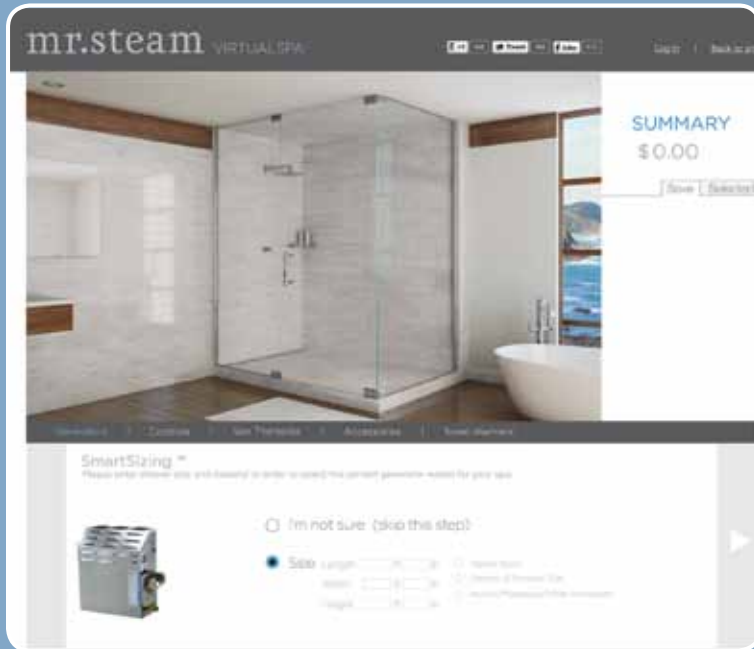

SmartSizing™

Virtual Spa

virtualspa.mrsteam.com

GENERATOR SIZE MATTERS MATERIALS MATTER

For illustrative purposes only

Mr.Steam's new Virtual Spa System™ makes it fast and easy for website visitors to create and envision a personalized home steam shower.

SmartSizing™ takes you from the required generator and control components to optional accessories such as ChromaTherapy, AromaTherapy, MusicTherapy, wall seats and towel warmers—all in a simple, step-by-step guided process.

Our Virtual Spa System takes you from Bathroom to Spa in Five Simple Steps

1. Enter your shower dimensions and room material for automatic generator and room selection.
2. Choose a control package and finish that's perfect for your home.
3. Select a spa package or items à la carte.
4. Opt for accessories that will enhance your steam experience.
5. Add a towel warmer and your virtual spa tour is complete.

You can print or email your selections, find a dealer or call us. Technical specs will automatically be sent out with your email. **It's that simple!**

Mr.Steam@Your Fingertips

Start working smarter and leave your pencil at home. Mr.Steam's mobile sizing app works with most smart devices and smart phones. <http://isizing.mrsteam.com>

Steambath Sizing & Selection

Measure length, width & height of the steam enclosure (in feet):

Multiply the Length ___ x Width ___ x Height ___

ROOM VOLUME =

Construction Materials:

For natural stones: natural marble, stone, shale, glass block or concrete Add 110%

For ceramic, porcelain or glass tile on cement board or mortar bed Add 40%

Ceilings above 8 ft. (per foot, max 10 ft.) Add 15%

Add all figures above to obtain the Total Room Volume required

TOTAL VOLUME

Compare your TOTAL ROOM VOLUME to the Specification Chart on Page 7.

IMPORTANT: Please refer to the MS generator Installation, Operation and Maintenance Manual for complete information. Refer to the manual before specifying, installing or using a MS generator. Failure to do so may result in improper installation or personal injury. The MS generator Installation, Operation and Maintenance Manual is available online at www.mrsteam.com or by calling 1-800-76-STEAM.

Mr.Steam
Eco-friendly
Products

- Mr.Steam's most popular model uses only one gallon of water per 20-minute session.
- Made from 100% recyclable stainless steel inside and out.